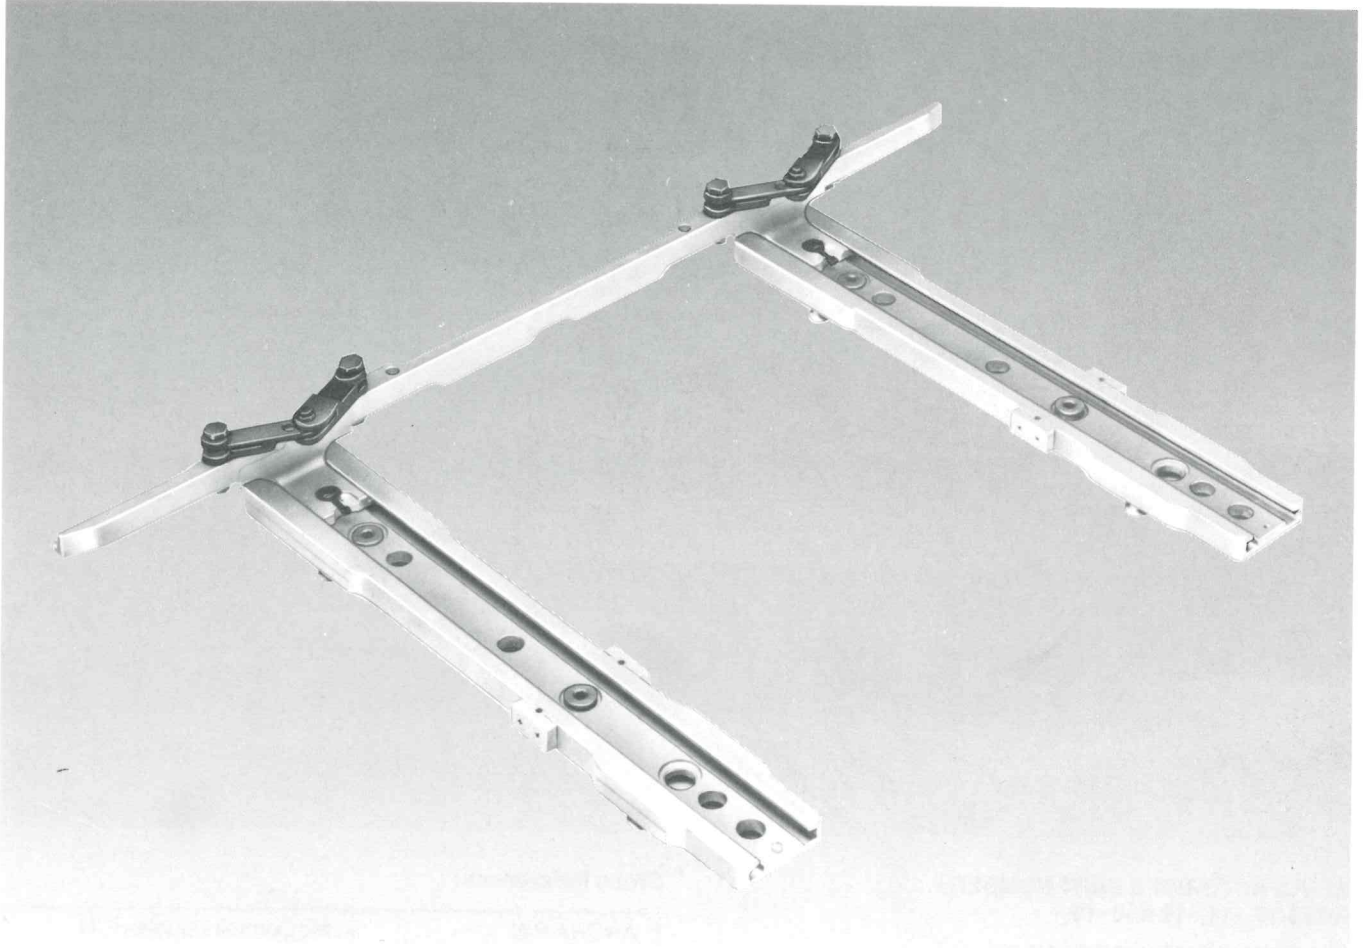

ANCRA
CORPORATION
cargo system components

ADJUSTABLE SIDE GUIDE

DC-8 CARGO System
80353 SERIES

ANCRA P/N	Mc Donnell Douglas P/N
80353-10	5895781-1, -503, -559, -563
-11	5895781-507, -511, -567, -571

ADJUSTABLE SIDE GUIDE is secured into restraint track with tension studs and screw-down shear studs. Cross tracks support guide rail at each end.