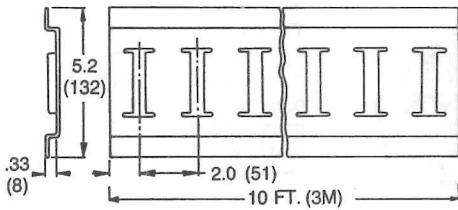

ANCRA

INTERIOR VAN RESTRAINTS

SERIES E TRACK