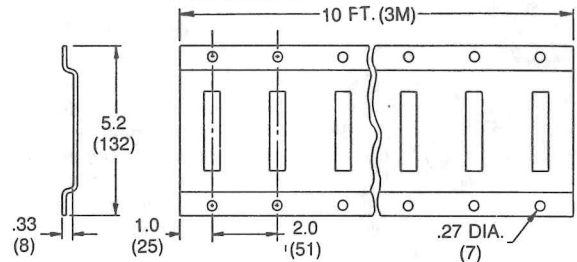

SERIES E & A SYSTEMS

SERIES A TRACK

HORIZONTAL

40837-10 Primer 40837-11 Galvanized

VERTICAL

40838-10 Primer

HORIZONTAL

42948-10 Primer 42948-12 Galvanized