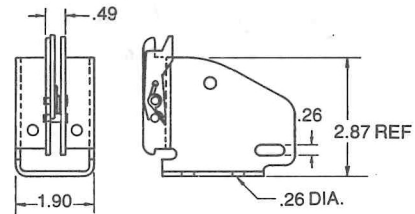

SERIES E/A BEAM SOCKET

44019-10