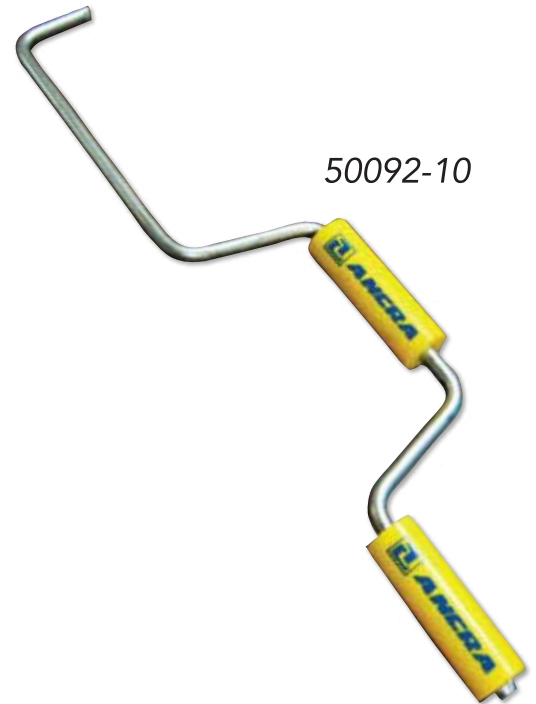

EZ Winder

Fast... Easy... Reliable...

EASILY WINDS UP LOOSE STRAPS

CONVENIENT

Once a flatbed trailer has been unloaded, the EZ Winder allows the driver to wind the straps onto the mandrel of the winch in a fraction of the time it takes to do it by hand.

EASY-TO-USE

Simply attach the EZ Winder to any winch and the straps are easily wound.

SAVES TIME

This essential tool saves time and gets drivers back on the road quickly.