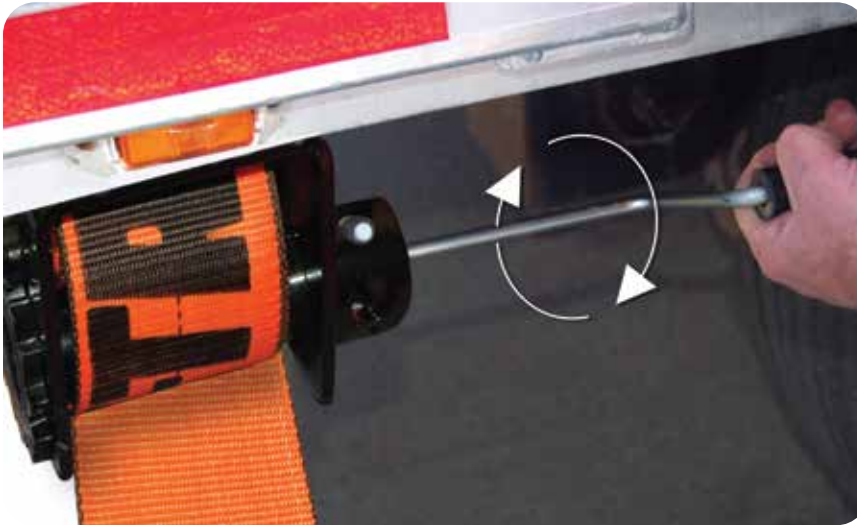

EZ Winder

Fast... Easy... Reliable...

EASILY WINDS UP LOOSE STRAPS

CONVENIENT

Once a flatbed trailer has been unloaded, the EZ Winder allows the driver to wind the straps onto the mandrel of the winch in a fraction of the time it takes to do it by hand.

EASY-TO-USE

Simply attach the EZ Winder to any winch and the straps are easily wound.

SAVES TIME

This essential tool saves time and gets drivers back on the road quickly.