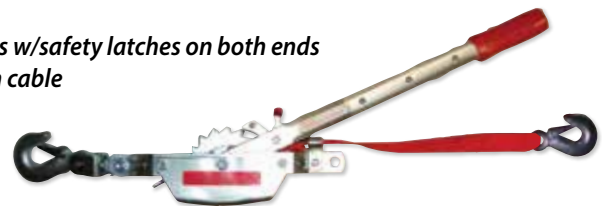

Professional Grade

Longer handle, larger hooks, thicker frame, and higher take-up than Standard Grade models.

- Dual machined one-piece gears
- High strength, electro-plated steel parts
- Galvanized 3/16" aircraft cable
- Drop forged steel slip hooks w/safety latches

Part Number	Description	Capacity (lbs)	Power Ratio	Take-up (ft/m)
96121	1-Ton Pro Single Line	2,000	1:1	12' (3.6m)
96122	2-Ton Pro Double Line	4,000	2:1	6' (1.8m)

Specialty Puller

96101 | 1-Ton Strap Puller
2,000 lbs Capacity (907 kg) | 12^{FT} Take-Up (3.6m)

- Dual stamped metal ratchet wheels
- High strength, electro-plated steel parts
- 1" High strength webbing
- 12' Strap & hook assembly included
- Drop forged steel slip hooks w/safety latches on both ends
- Lighter & easier to use than cable

Great for composite materials & decorative vinyl

Accessory Products

96148 | Woven Wire Stretcher
Quick & Even Stretching

- Makes fence repairs quick and easy
- Ideal for fast tightening
- Pull fence evenly and tightly
- For field and chain link fences
- Dependable design
- Bulk packaging