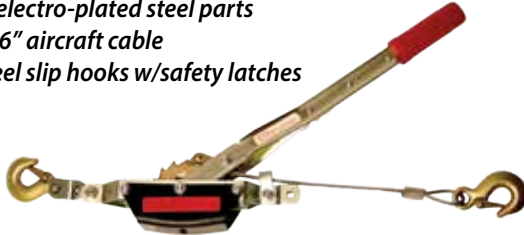

CABLE PULLERS

CABLE PULLERS

Ancra cable pullers are available in different sizes with pulling capabilities ranging from 2,000 to 8,000 pounds. A variety of pullers are available to make pulls easier and more efficient. In addition to cable pullers, Ancra offers a Gin Wheel and Wire Stretchers for your convenience.

Standard Grade

- Dual stamped metal ratchet wheels
- High strength, electro-plated steel parts
- Galvanized 3/16" aircraft cable
- Drop forged steel slip hooks w/safety latches

Part Number	Description	Capacity (lbs)	Power Ratio	Take-up (ft/m)
96111	1-Ton Single Line	2,000	1:1	7' (2.2m)
96112	2-Ton Double Line	4,000	2:1	5' (1.5m)
96114	4-Ton Double Line	8,000	2:1	5' (1.5m)

Professional Grade

Longer handle, larger hooks, thicker frame, and higher take-up than Standard Grade models.

- Dual machined one-piece gears
- High strength, electro-plated steel parts
- Galvanized 3/16" aircraft cable
- Drop forged steel slip hooks w/safety latches

- Dual stamped metal ratchet wheels
- High strength, electro-plated steel parts
- 1" High strength webbing
- 12' Strap & hook assembly included
- Drop forged steel slip hooks w/safety latches on both ends
- Lighter & easier to use than cable