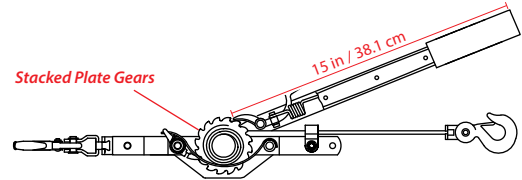

CABLE PULLERS

CABLE PULLERS

Ancra cable pullers are available in different sizes with pulling capabilities ranging from 2,000 to 8,000 pounds. A variety of pullers are available to make pulls easier and more efficient. In addition to cable pullers, Ancra offers a Gin Wheel and Wire Stretchers for your convenience.

Standard Grade

- Dual stamped metal ratchet wheels
- High strength, electro-plated steel parts
- Galvanized 3/16" aircraft cable
- Drop forged steel slip hooks w/safety latches

Part Number	Description	Capacity (lbs)	Power Ratio	Take-up (ft/m)
96111	1-Ton Single Line	2,000	1:1	7' (2.2m)
96112	2-Ton Double Line	4,000	2:1	5' (1.5m)
96114	4-Ton Double Line	8,000	2:1	5' (1.5m)

Part Number	Description	Capacity (lbs)	Power Ratio	Take-up (ft/m)
96121	1-Ton Pro Single Line	2,000	1:1	12' (3.6m)
96122	2-Ton Pro Double Line	4,000	2:1	6' (1.8m)

Specialty Puller

96101 | 1-Ton Strap Puller
2,000 lbs Capacity (907 kg) | 12^{FT} Take-Up (3.6m)

- Dual stamped metal ratchet wheels
- High strength, electro-plated steel parts
- 1" High strength webbing
- 12' Strap & hook assembly included
- Drop forged steel slip hooks w/safety latches on both ends
- Lighter & easier to use than cable