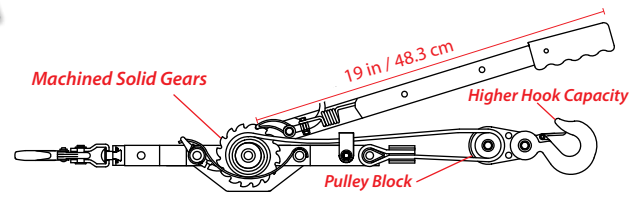

Part Number	Description	Capacity (lbs)	Power Ratio	Take-up (ft/m)
96121	1-Ton Pro Single Line	2,000	1:1	12' (3.6m)
96122	2-Ton Pro Double Line	4,000	2:1	6' (1.8m)