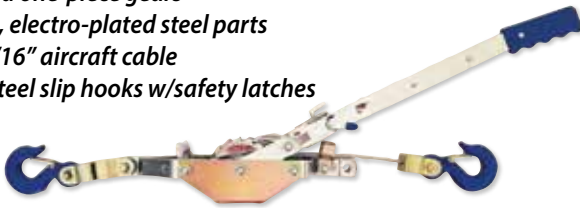

CABLE PULLERS

CABLE PULLERS

Ancra cable pullers are available in different sizes with pulling capabilities ranging from 2,000 to 8,000 pounds. A variety of pullers are available to make pulls easier and more efficient. In addition to cable pullers, Ancra offers a Gin Wheel and Wire Stretchers for your convenience.

Standard Grade

- Dual stamped metal ratchet wheels
- High strength, electro-plated steel parts
- Galvanized 3/16" aircraft cable
- Drop forged steel slip hooks w/safety latches

Part Number	Description	Capacity (lbs)	Power Ratio	Take-up (ft/m)
96111	1-Ton Single Line	2,000	1:1	7' (2.2m)
96112	2-Ton Double Line	4,000	2:1	5' (1.5m)
96114	4-Ton Double Line	8,000	2:1	5' (1.5m)

Professional Grade

Longer handle, larger hooks, thicker frame, and higher take-up than Standard Grade models.

- Dual machined one-piece gears
- High strength, electro-plated steel parts
- Galvanized 3/16" aircraft cable
- Drop forged steel slip hooks w/safety latches

- Dual stamped metal ratchet wheels
- High strength, electro-plated steel parts
- 1" High strength webbing
- 12' Strap & hook assembly included
- Drop forged steel slip hooks w/safety latches on both ends
- Lighter & easier to use than cable